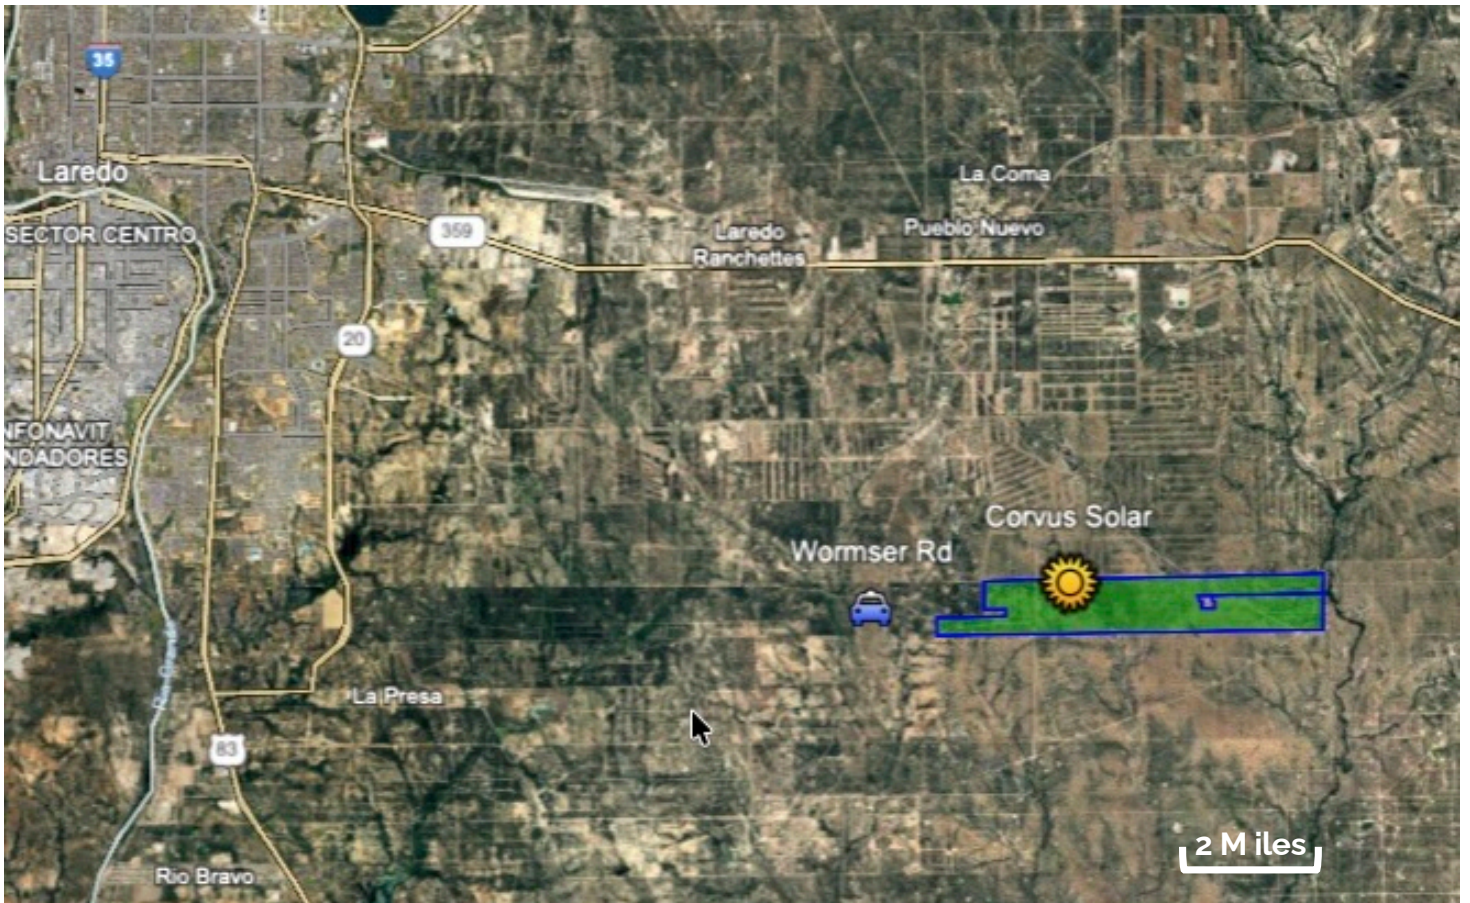

Project Area Map

The Corvus Solar project is located off Wormser Rd about 18 miles southeast of Laredo, Texas in Webb County.

Lorraine Bergman
Project Manager
lbergman@pgrenewables.com
(828) 373-0072