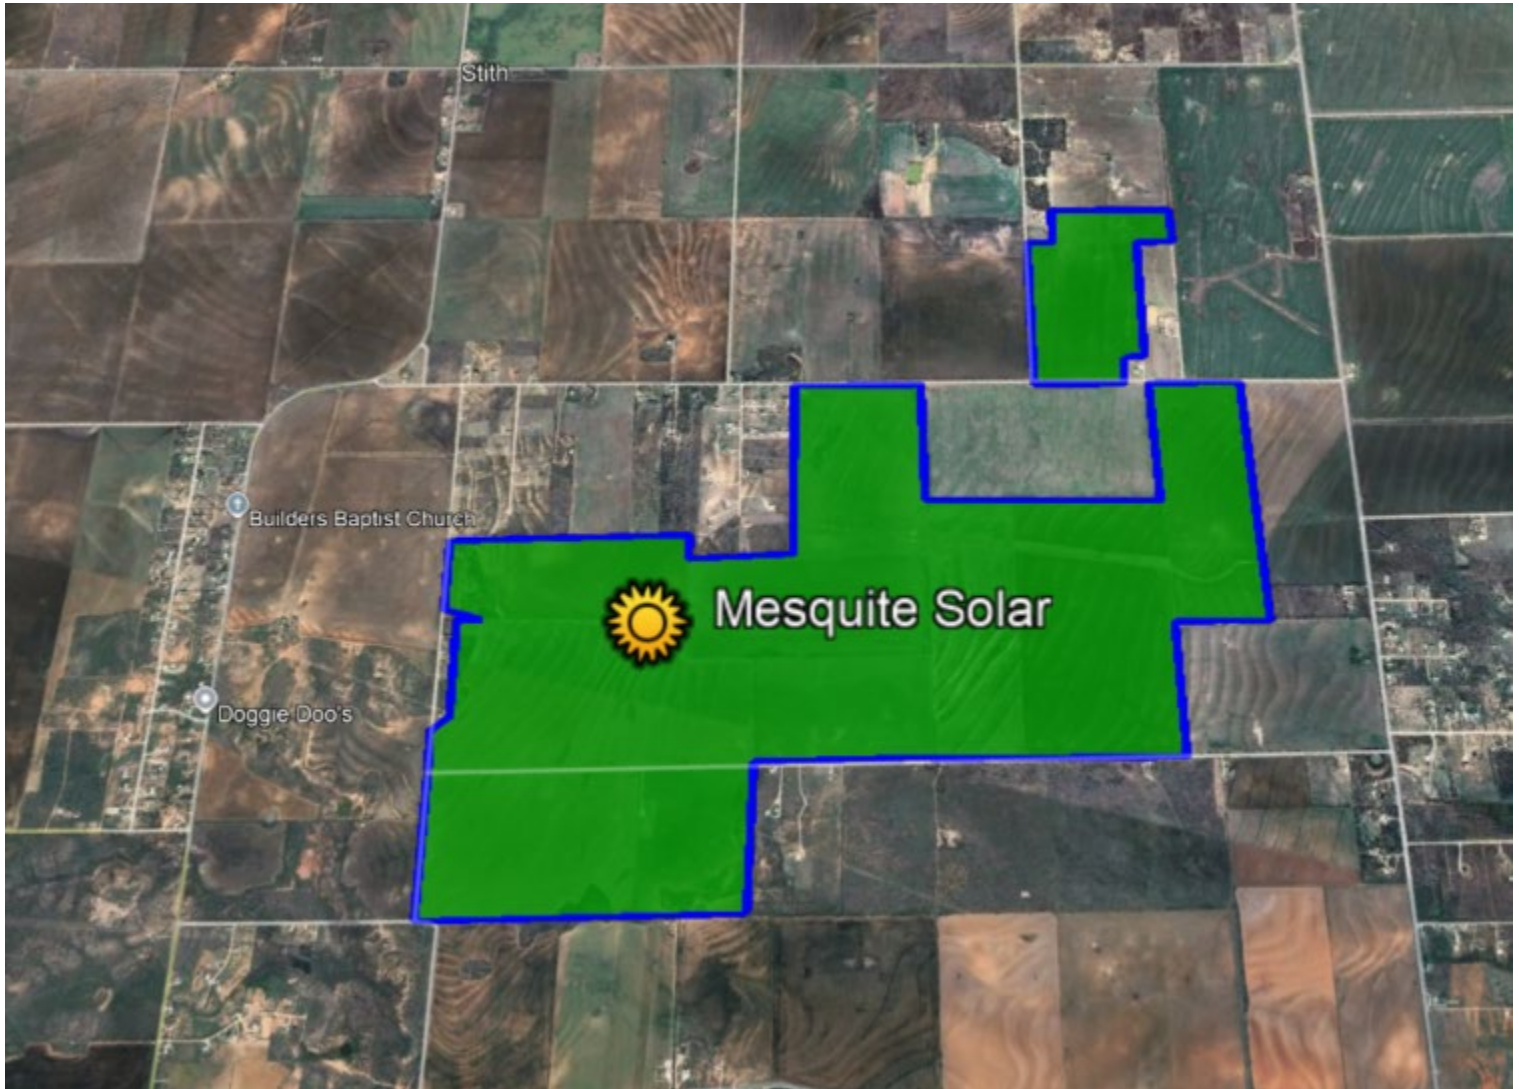

Project Area Map

The Mesquite Solar project is located on privately owned land off of FM 707 and CR 416, about 16 miles northwest of Abilene, Texas in Taylor and Jones Counties.

Lorraine Bergman
Project Manager
lbergman@pgrenewables.com
(828) 373-0072